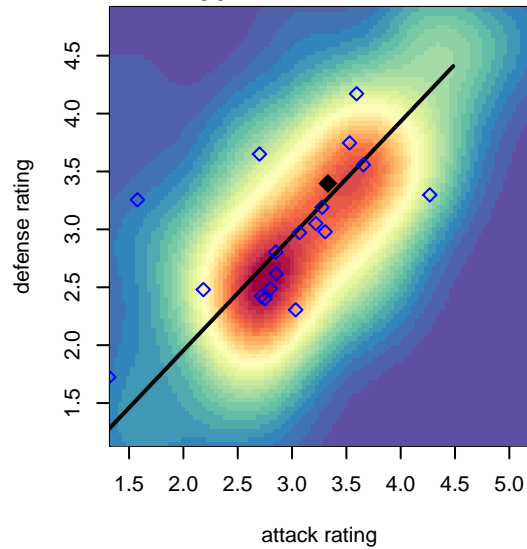

Crossfire Select Mallalieu G99

Crossfire Select
 Redmond, WA
 G99 total strength=1771
 attack=27.95 defense=29.87
 fall league = NPSL Div 1 (99) U19

alt names used:
 CROSSFIRE SELECT G99 MALLALIEU (WA)
 Crossfire Select G99 Mallalieu
 Crossfire Select Mallalieu
 Crossfire Select G99 Mallalieu

Venues played:
 2017 Nike Crossfire Challenge Gold Group U19
 2017 Crossfire Select U19 Gold
 2017 NPSL Division 1 (99) U19
 2017 PacNW Winter Classic 1999–2000 Show

Crossfire Select Mallalieu G99
 Dots are actual minus expected GF (blue circles) and GA (red triangles).
 Blue line is smoothed change in attack strength. Red is smoothed change in defense strength.

**attack and defense variance (black dot)
relative to other teams
and top 10 in region**

**attack and defense rating
relative to others at age
and all opponents in last 13 months**

Performance relative to 13 month average