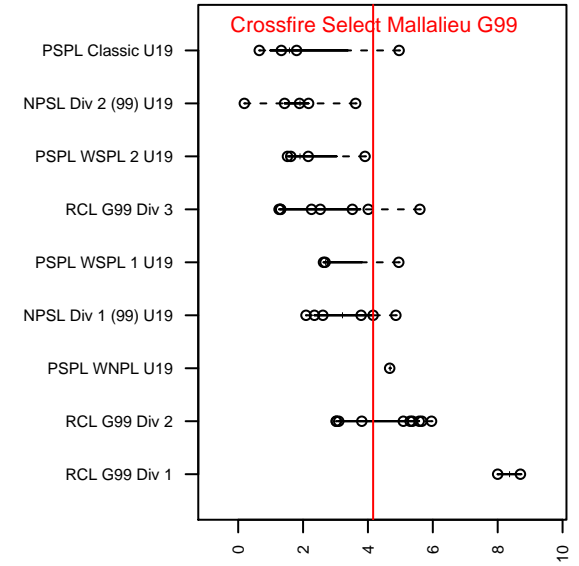

Crossfire Select Mallalieu G99

Crossfire Select
 Redmond, WA
 G99 total strength=1771
 attack=27.95 defense=29.87
 fall league = NPSL Div 1 (99) U19

alt names used:
 CROSSFIRE SELECT G99 MALLALIEU (WA)
 Crossfire Select G99 Mallalieu
 Crossfire Select Mallalieu
 Crossfire Select G99 Mallalieu

Venues played:
 2017 Nike Crossfire Challenge Gold Group U19
 2017 Crossfire Select U19 Gold
 2017 NPSL Division 1 (99) U19
 2017 PacNW Winter Classic 1999–2000 Show

Crossfire Select Mallalieu G99
 Dots are actual minus expected GF (blue circles) and GA (red triangles).
 Blue line is smoothed change in attack strength. Red is smoothed change in defense strength.

**attack and defense variance (black dot)
relative to other teams
and top 10 in region**

**attack and defense rating
relative to others at age
and all opponents in last 13 months**

Performance relative to 13 month average