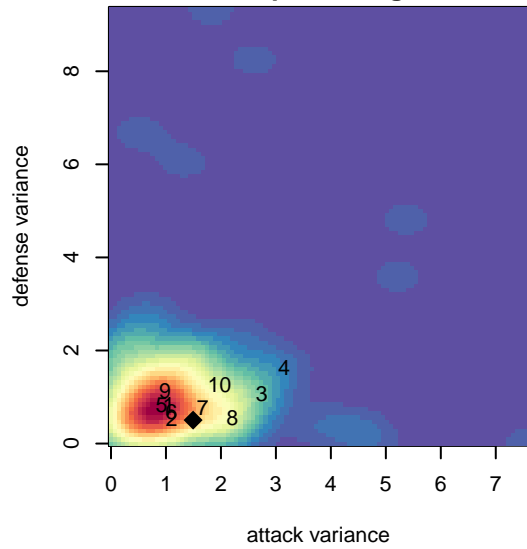

Crossfire Select Mallalieu G99

Crossfire Select
 Redmond, WA
 G99 total strength=1771
 attack=27.95 defense=29.87
 fall league = NPSL Div 1 (99) U19

alt names used:
 CROSSFIRE SELECT G99 MALLALIEU (WA)
 Crossfire Select G99 Mallalieu
 Crossfire Select Mallalieu
 Crossfire Select G99 Mallalieu

Venues played:
 2017 Nike Crossfire Challenge Gold Group U19
 2017 Crossfire Select U19 Gold
 2017 NPSL Division 1 (99) U19
 2017 PacNW Winter Classic 1999–2000 Show

Crossfire Select Mallalieu G99
 Dots are actual minus expected GF (blue circles) and GA (red triangles).
 Blue line is smoothed change in attack strength. Red is smoothed change in defense strength.

**attack and defense variance (black dot)
relative to other teams
and top 10 in region**

**attack and defense rating
relative to others at age
and all opponents in last 13 months**

Performance relative to 13 month average